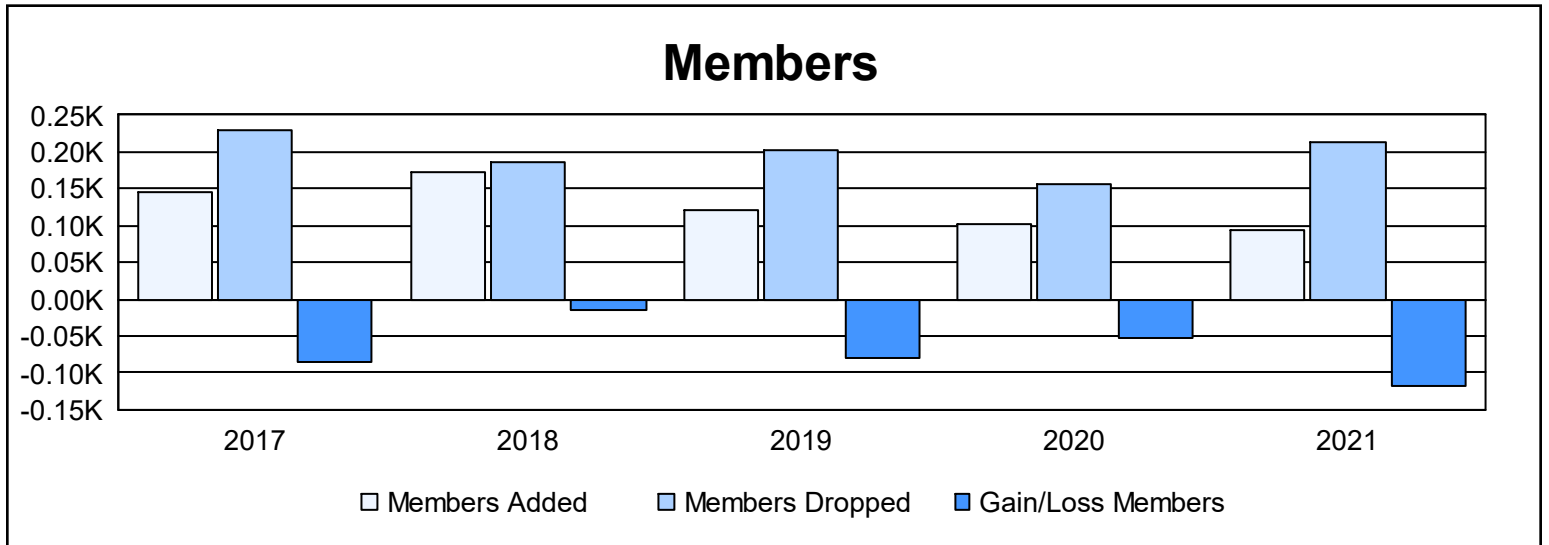

Year	New Clubs	Dropped Clubs	Gain/ Loss Clubs	New Members	Charter Members	Reinstate Members	Transfer Members	Total Member Added	Total Members Dropped	Gain/ Loss Members
2016-2017	0	4	-4	125	9	6	5	145	229	-84
2017-2018	0	1	-1	154	1	12	6	173	187	-14
2018-2019	0	4	-4	116	0	3	3	122	203	-81
2019-2020	0	0	0	81	0	6	16	103	157	-54
2020-2021	0	3	-3	75	3	12	5	95	213	-118
<b>Average</b>	<b>0</b>	<b>2</b>	<b>-2</b>	<b>110</b>	<b>3</b>	<b>8</b>	<b>7</b>	<b>128</b>	<b>198</b>	<b>-70</b>

### Membership Composition June 2021 Cumulative