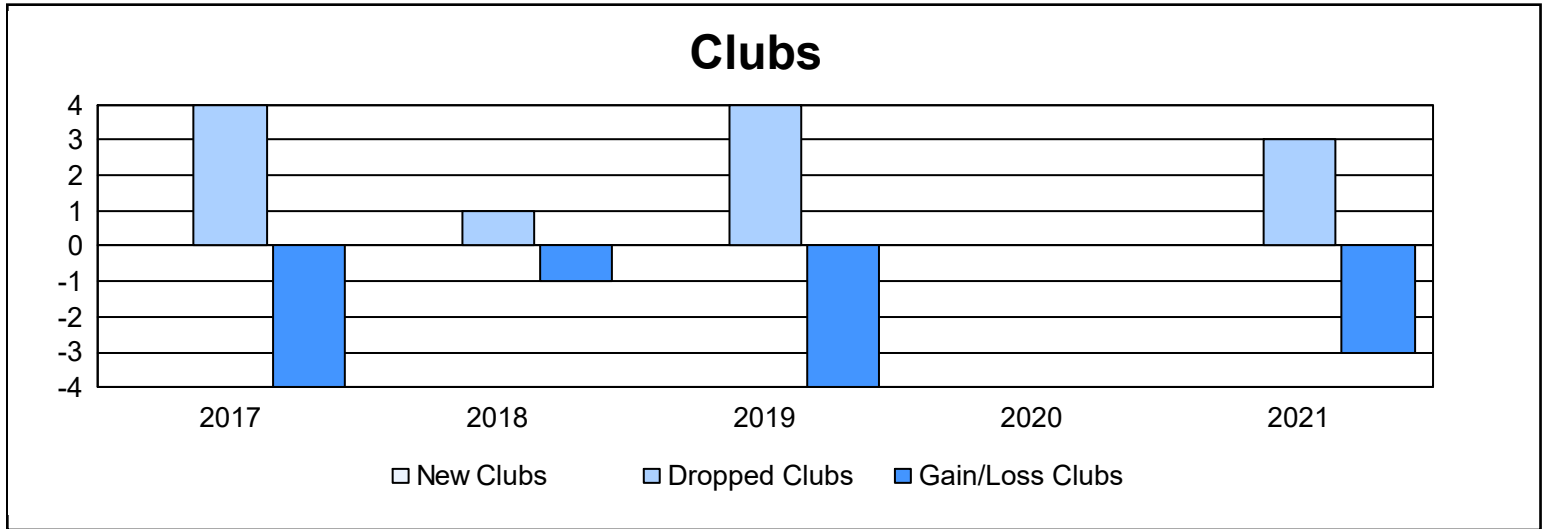

Year	New Clubs	Dropped Clubs	Gain/ Loss Clubs	New Members	Charter Members	Reinstate Members	Transfer Members	Total Member Added	Total Members Dropped	Gain/ Loss Members
2016-2017	0	4	-4	125	9	6	5	145	229	-84
2017-2018	0	1	-1	154	1	12	6	173	187	-14
2018-2019	0	4	-4	116	0	3	3	122	203	-81
2019-2020	0	0	0	81	0	6	16	103	157	-54
2020-2021	0	3	-3	75	3	12	5	95	213	-118
<b>Average</b>	<b>0</b>	<b>2</b>	<b>-2</b>	<b>110</b>	<b>3</b>	<b>8</b>	<b>7</b>	<b>128</b>	<b>198</b>	<b>-70</b>

### Membership Composition June 2021 Cumulative