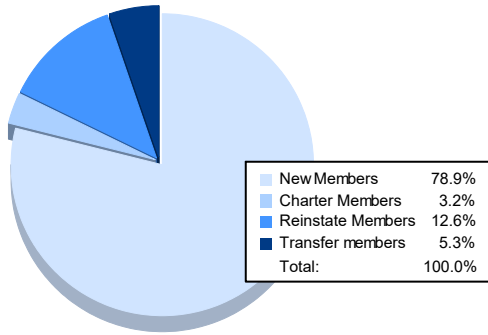

Year	New Clubs	Dropped Clubs	Gain/ Loss Clubs	New Members	Charter Members	Reinstate Members	Transfer Members	Total Member Added	Total Members Dropped	Gain/ Loss Members
2016-2017	0	4	-4	125	9	6	5	145	229	-84
2017-2018	0	1	-1	154	1	12	6	173	187	-14
2018-2019	0	4	-4	116	0	3	3	122	203	-81
2019-2020	0	0	0	81	0	6	16	103	157	-54
2020-2021	0	3	-3	75	3	12	5	95	213	-118
<b>Average</b>	<b>0</b>	<b>2</b>	<b>-2</b>	<b>110</b>	<b>3</b>	<b>8</b>	<b>7</b>	<b>128</b>	<b>198</b>	<b>-70</b>

### Membership Composition June 2021 Cumulative